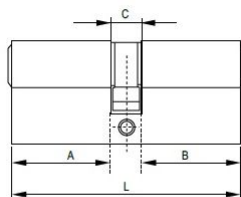

PRODUCT SHEET

Description:

Profile Cylinder, SS-Look, 62mm,(26+10+26mm) KA 1 Yale Key Way, W/3 Metal Keys:SISO ,W/Screw

Item number:

14.60.036-0

Units	Box	Carton	HS Code	Barcode
Pcs.	10	50	8301600090	 5704866457187