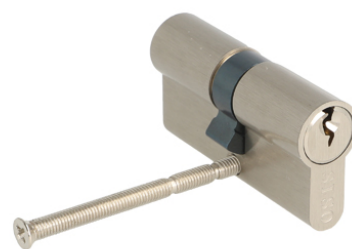

PRODUCT SHEET

Description:

Profile Cylinder, SS-Look, 62mm,(26+10+26mm) KA 1 Yale Key Way, W/3 Metal Keys:SISO ,W/Screw

Item number:

14.60.036-0

Units	Box	Carton	HS Code	Barcode
Pcs.	10	50	8301600090	 5704866457187